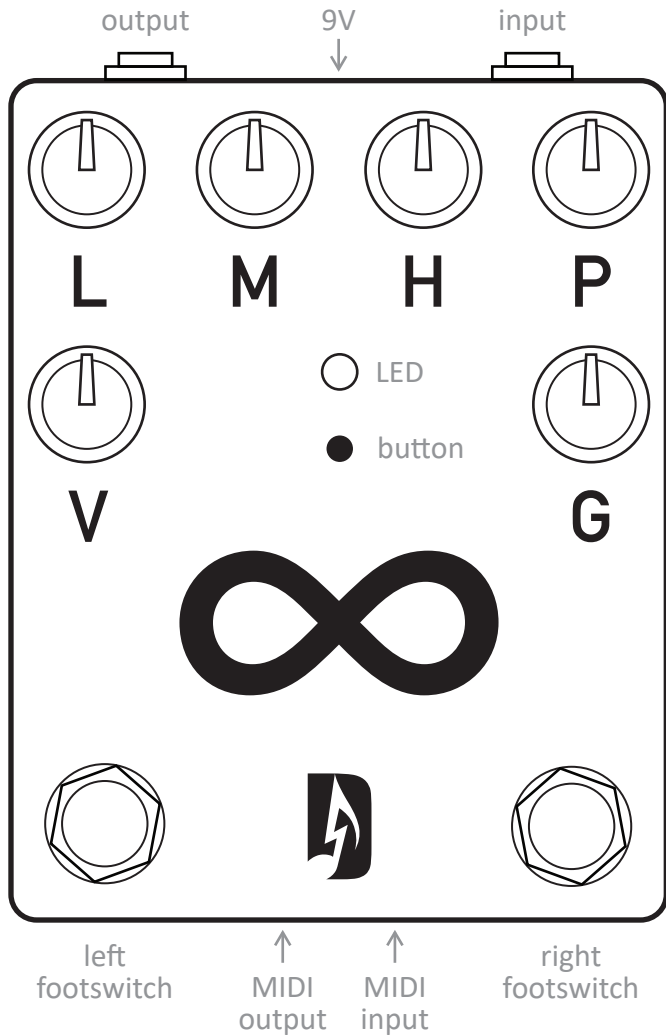

QUICK REFERENCE

mode → knob ↓	play	edit	deep edit 1	deep edit 2
L	post low	pre low & fat	low <i>f</i>	low Q
M	post mid	pre mid	mid <i>f</i>	
H	post high	pre high	high <i>f</i>	high Q
P	presence	clean volume	presence <i>f</i>	
V	volume	master	warm / scoop	clean low
G	gain	flavor & color	LED brightness	clean high
	play	edit	long press	
button	edit	play	save	
left footswitch	previous preset	deep edit 1	previous bank	
right footswitch	next preset	deep edit 2	next bank	